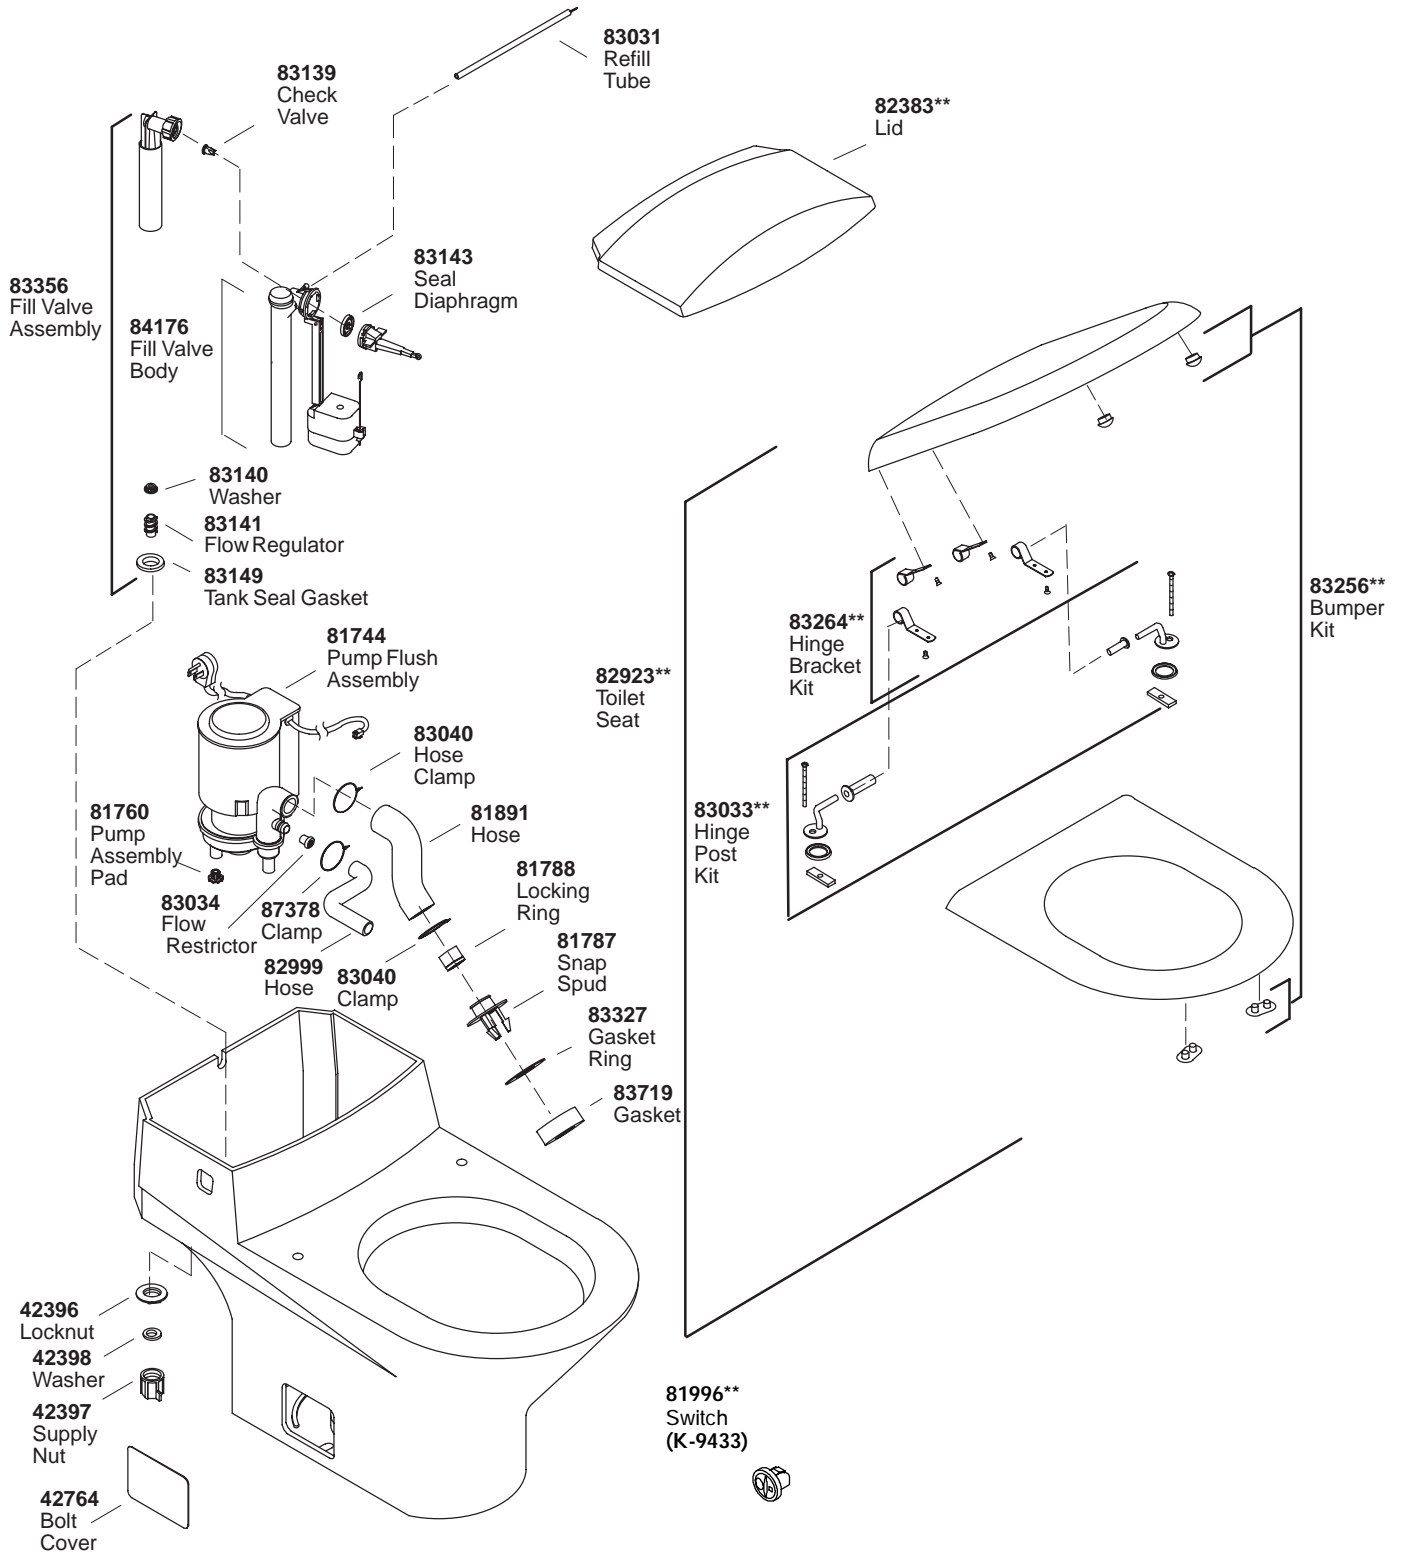

KOHLER® SERVICE PARTS

TROCADERO™ POWER LITE™ TOILET

**Finish/color code must be specified when ordering.